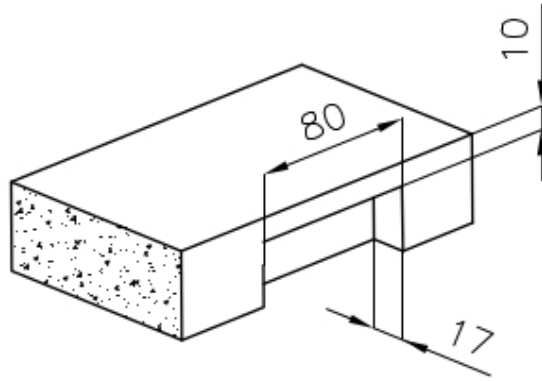

Sink KE Filotop

Kitchen Sinks

Code: 2154 050

DETAILS

Edge/Installation Type	Flush-mount Top-mount
Finish	Foster brushed
Material	AISI 304 stainless steel
Texture	Foster brushed
Base	60 cm
Dimensions	490x440 mm
Standard fittings	Fixing hooks, gasket, drain, overflow and siphon, boxed packing
Mixer holes	No standard holes
Built-in hole	View technical data sheet

Drainer No

Width 49 cm

Bowl dimension 450x400mm

Number of bowls 1 bowl

Waste fitting 3,5" drain

FEATURES

Basket 3,5" waste fitting The drain is equipped with a large 3.5" drain, with the practical basket cap that prevents the discharge of solid parts.

High thickness 1mm thick steel. A significant thickness, which guarantees the maximum sturdiness and durability.

Perimetral overflow The overflow is always a security on the Foster sinks that prevents the overflow of water in case of oversights. The perimeter drain solution improves aesthetics thanks to its square and essential shape.

Small radius Bowls with squared shapes with a modern design and an increased capacity, for a minimal aesthetics connected with an extreme practicality.

TECHNICAL DATA

Intaglio per il troppo-pieno
Recess for housing the over-flow