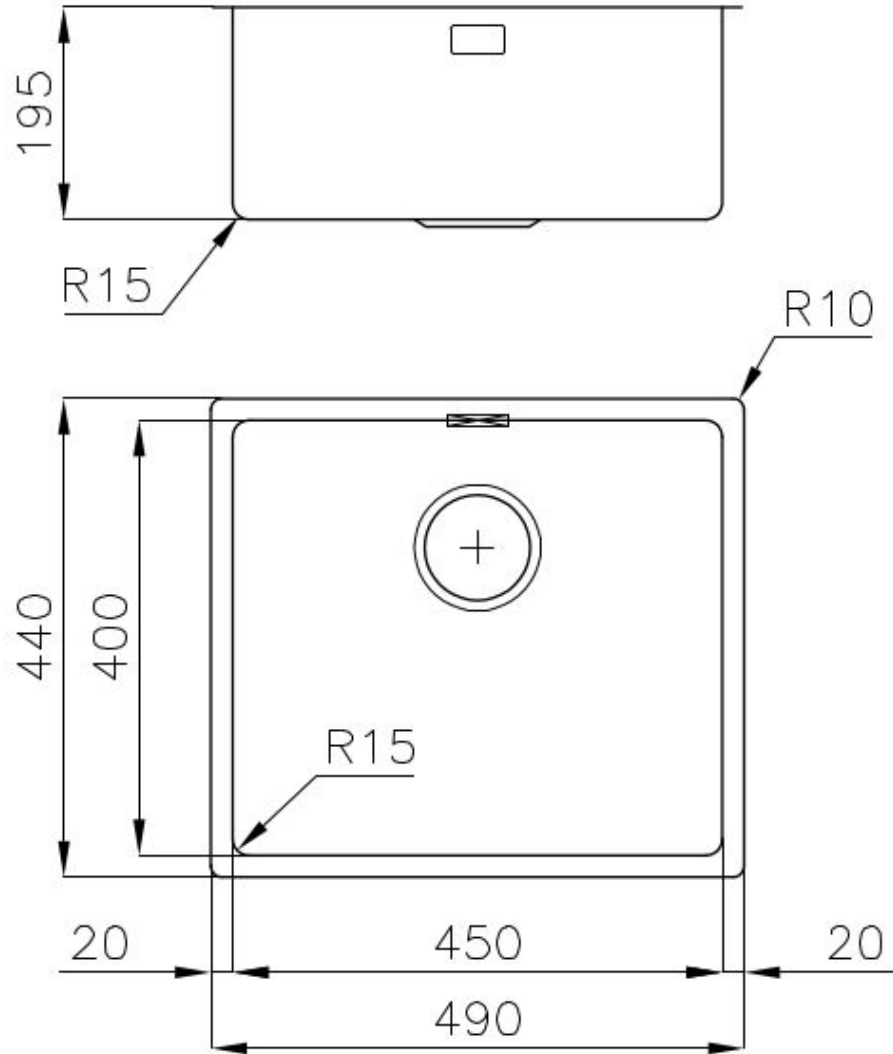

Sink KE Filotop

Kitchen Sinks

Code: 2154 050

DETAILS

Edge/Installation Type	Flush-mount Top-mount
Finish	Foster brushed
Material	AISI 304 stainless steel
Texture	Foster brushed
Base	60 cm
Dimensions	490x440 mm
Standard fittings	Fixing hooks, gasket, drain, overflow and siphon, boxed packing
Mixer holes	No standard holes
Built-in hole	View technical data sheet

Drainer No

Width 49 cm

Bowl dimension 450x400mm

Number of bowls 1 bowl

Waste fitting 3,5" drain

FEATURES

Basket 3,5" waste fitting The drain is equipped with a large 3.5" drain, with the practical basket cap that prevents the discharge of solid parts.

High thickness 1mm thick steel. A significant thickness, which guarantees the maximum sturdiness and durability.

Perimetral overflow The overflow is always a security on the Foster sinks that prevents the overflow of water in case of oversights. The perimeter drain solution improves aesthetics thanks to its square and essential shape.

Small radius Bowls with squared shapes with a modern design and an increased capacity, for a minimal aesthetics connected with an extreme practicality.

TECHNICAL DATA

Intaglio per il troppo-pieno
Recess for housing the over-flow