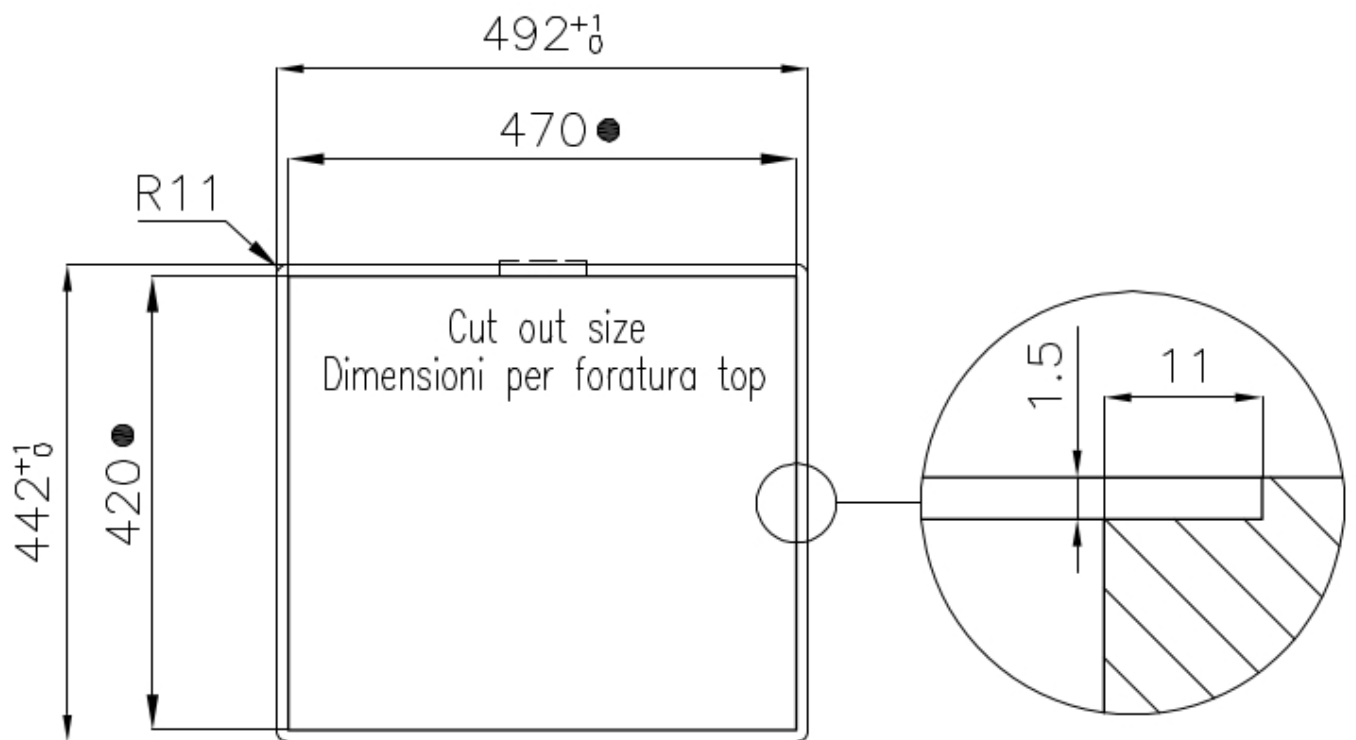

Drainer No

Width 49 cm

Bowl dimension 450x400mm

Number of bowls 1 bowl

Waste fitting 3,5" drain

FEATURES

Basket 3,5" waste fitting The drain is equipped with a large 3.5" drain, with the practical basket cap that prevents the discharge of solid parts.

High thickness 1mm thick steel. A significant thickness, which guarantees the maximum sturdiness and durability.

Perimetral overflow The overflow is always a security on the Foster sinks that prevents the overflow of water in case of oversights. The perimeter drain solution improves aesthetics thanks to its square and essential shape.

Small radius Bowls with squared shapes with a modern design and an increased capacity, for a minimal aesthetics connected with an extreme practicality.

TECHNICAL DATA

Intaglio per il troppo-pieno
Recess for housing the over-flow